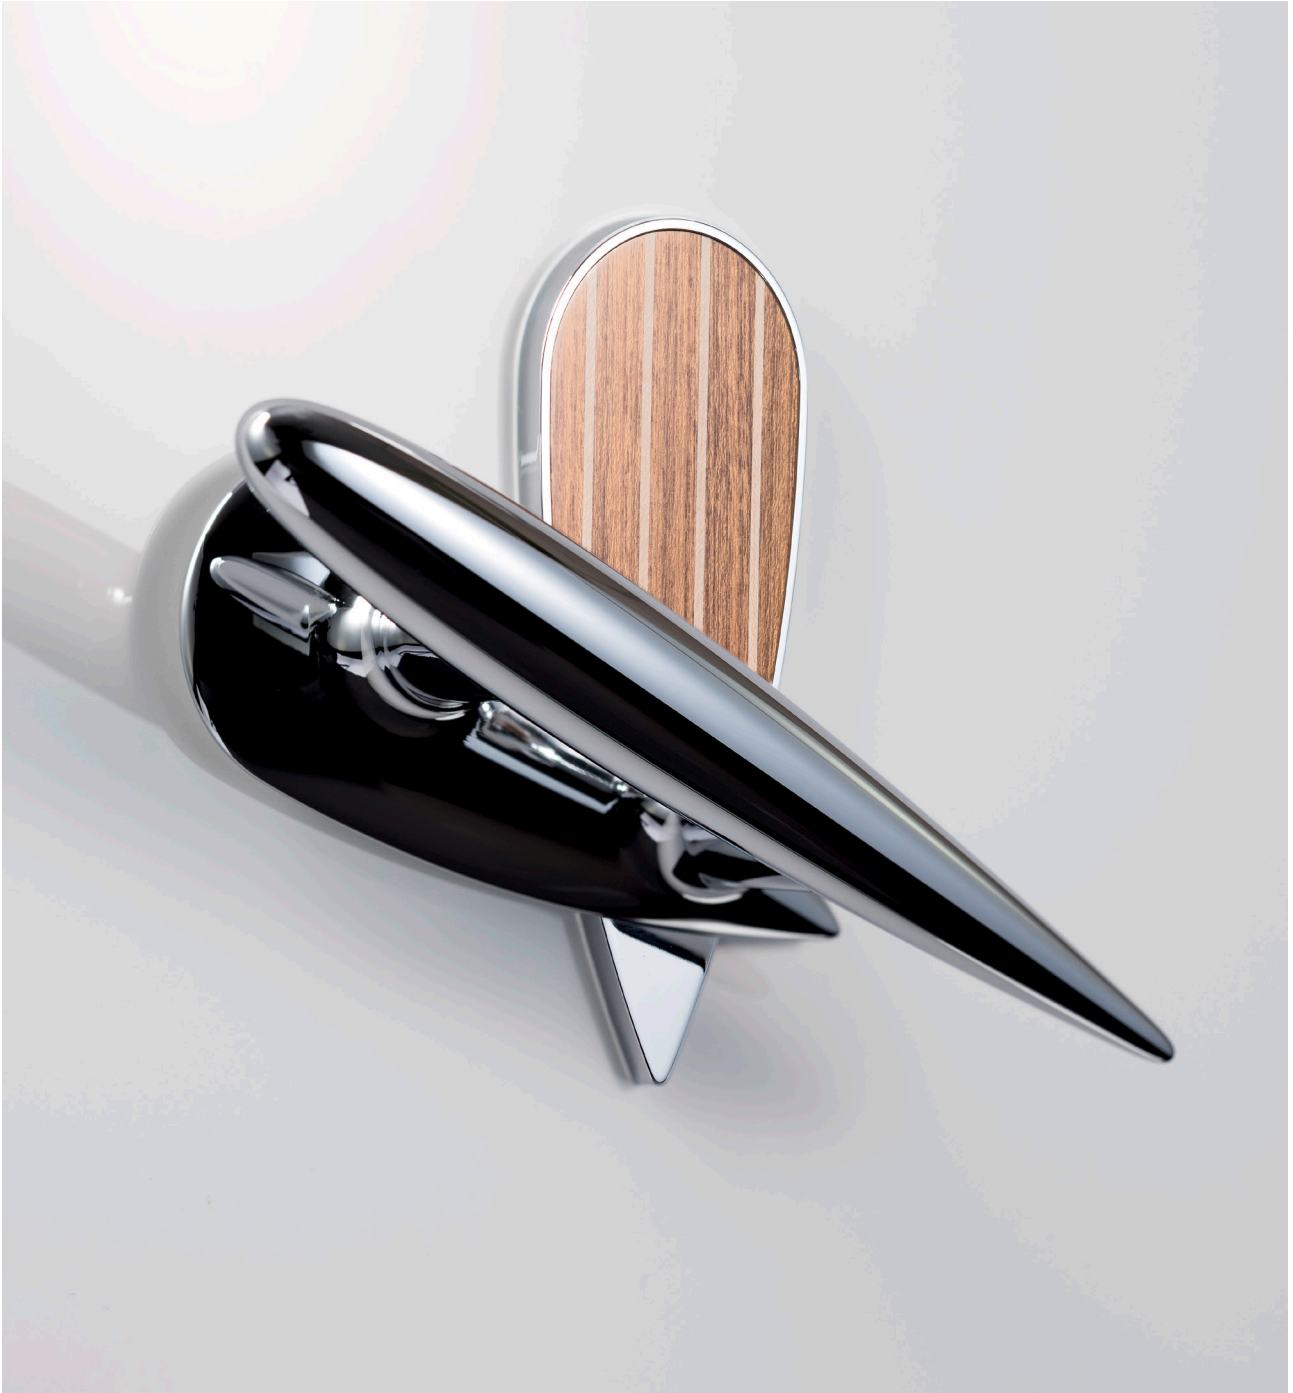

# HANDLE MASTERPIECES

We believe in timeless design, perfect craftsmanship and impeccable quality in every detail. Each bespoke safe leaving our manufacture is tailor made and corresponds on its entire esthetic exactly to the style and passion of its new owner. You can choose from a variety of bespoke handles, in several colours or coatings. Please do not hesitate to contact us in case of any questions, we are glad to assist you personally.

STOCKINGER HANDLE SILVER

STOCKINGER HANDLE ROSE GOLD

STOCKINGER HANDLE GOLD

PLATINUM SERIES HANDLE

We believe in timeless design, perfect craftsmanship and impeccable quality in every detail. Each bespoke safe leaving our manufacture is tailor made and corresponds on its entire esthetic exactly to the style and passion of its new owner. You can choose from a variety of bespoke handles, in several colours or coatings. Please do not hesitate to contact us in case of any questions, we are glad to assist you personally.

IMPERIAL HANDLE SILVER

IMPERIAL HANDLE ROSE GOLD

IMPERIAL HANDLE GOLD

AQUAMARINE HANDLE

We believe in timeless design, perfect craftsmanship and impeccable quality in every detail. Each bespoke safe leaving our manufacture is tailor made and corresponds on its entire esthetic exactly to the style and passion of its new owner. You can choose from a variety of bespoke handles, in several colours or coatings. Please do not hesitate to contact us in case of any questions, we are glad to assist you personally.